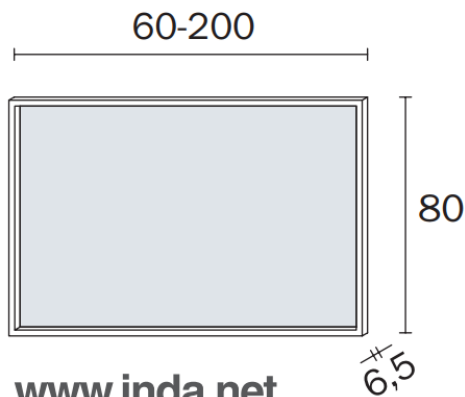

# Pirano Mirror LED

**Code:** S921060-WM

**Finish:** Matte White Frame

## PIRANO

Mirror with painted aluminium frame. 4-mm glass thickness. With frontal light, integrated to the frame.

**Dimension:** 160cm x 80cm

1700 Lumens

57 Watt

4000K Natural Light

Manufactured in Italy

5 Year Replacement Warranty on Glass